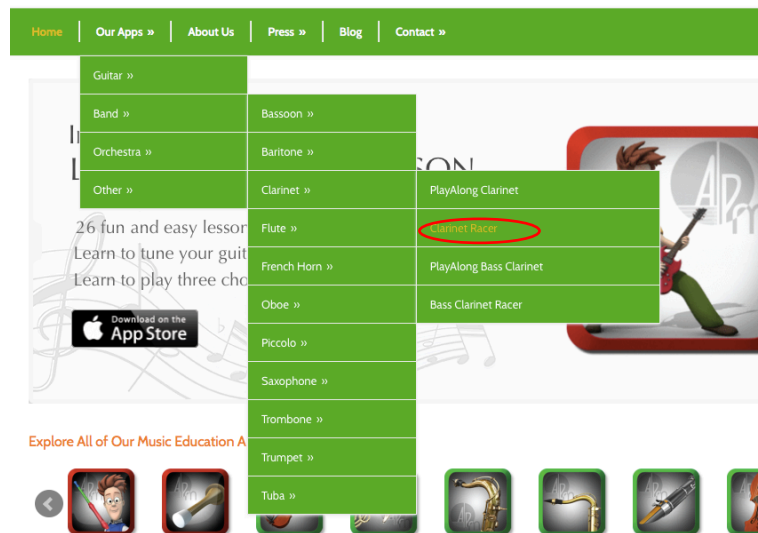

Instrument Racer

What is it?: An app based program that allows students to practice note recognition and fingerings in an entertaining manner!

Where do I find it?:

1. Go to <http://www.atplaymusic.com>
2. Click on "Our Apps"
3. Click on "Band"

4. Select your instrument, then click on "Instrument" Racer

5. Download app onto an Apple Device and play along!