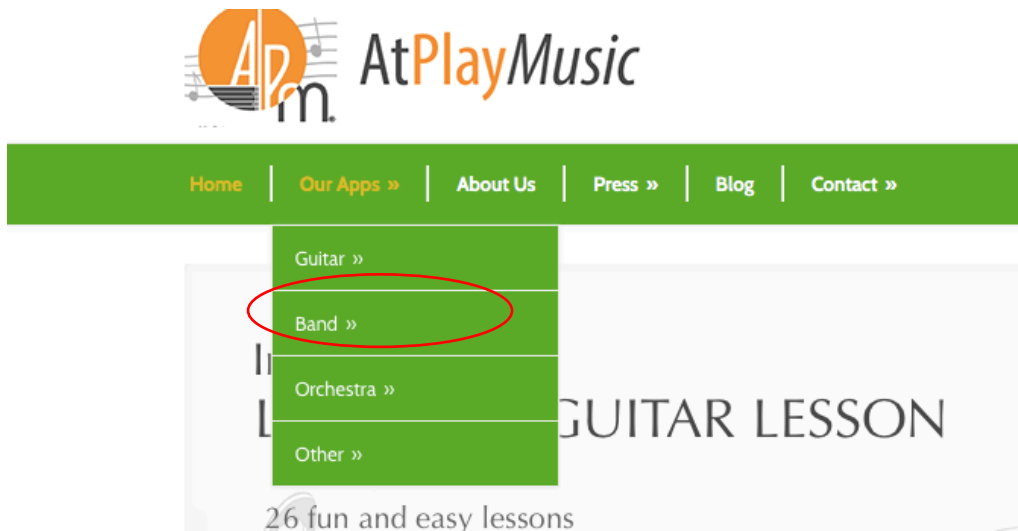

Instrument Racer

What is it?: An app based program that allows students to practice note recognition and fingerings in an entertaining manner!

Where do I find it?:

1. Go to <http://www.atplaymusic.com>
2. Click on "Our Apps"
3. Click on "Band"

4. Select your instrument, then click on "Instrument" Racer

5. Download app onto an Apple Device and play along!